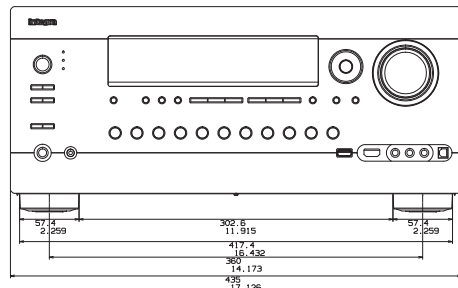

Speaker Impedance:

4 ohms–16 ohms or 6 ohms–16 ohms

VIDEO SECTION

Input Sensitivity/Output

Level and Impedance

Video:

1.0 Vp-p/75 ohms (Component and S-Video Y)
0.7 Vp-p/75 ohms (Component Pb/Cb, Pr/Cr)
0.25 Vp-p/75 ohms (S-Video C)
1.0 Vp-p/75 ohms (Composite)

Component Video

Frequency Response: 5 Hz–100 MHz/0 dB, -3 dB

TUNER SECTION

Tuning Frequency Range:

FM 87.5 MHz–107.9 MHz
AM 530 kHz–1,710 kHz

FM/AM/SIRIUS Preset Memory: 40 stations

GENERAL

Power Supply:

AC 120 V~, 60 Hz

Power Consumption:

7.5 A

Dimensions (W x H x D):

17 1/8" x 7 13/16" x 16 13/16"
(435 x 198.5 x 427.5 mm)

Weight:

39.5 lbs. (17.9 kg)

CARTON

Dimensions (W x H x D):

23 1/8" x 13 1/4" x 21 3/4"
(587 x 337 x 553 mm)