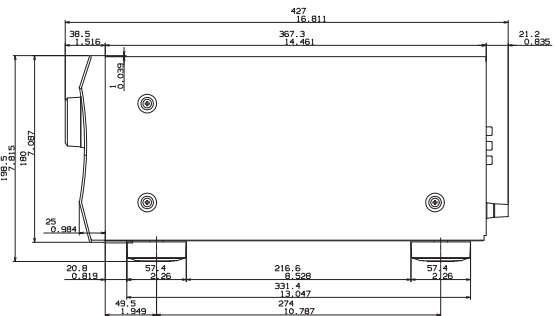

AC 120 V~, 60 Hz

Power Consumption:

7.5 A

Dimensions (W x H x D):

17 1/8" x 7 13/16" x 16 13/16"
(435 x 198.5 x 427.5 mm)

Weight:

39.5 lbs. (17.9 kg)

CARTON

Dimensions (W x H x D):

23 1/8" x 13 1/4" x 21 3/4"
(587 x 337 x 553 mm)

Weight:

48.5 lbs. (22.0 kg)

Due to a policy of continuous product improvement, Onkyo reserves the right to change specifications and appearance without notice.