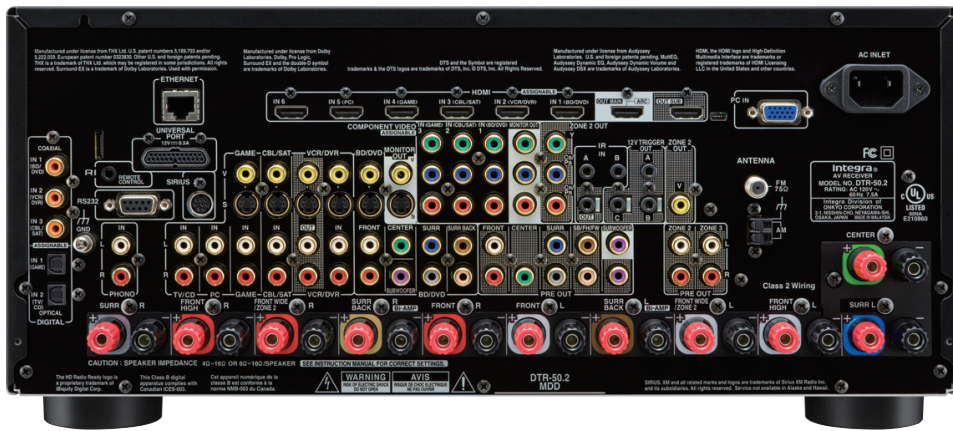

HDMI
HIGH-DEFINITION MULTIMEDIA INTERFACE

THX
SELECT 2 PLUS

dts-HD
Master Audio

DOLBY
TRUEHD
PRO LOGIC IIz

AUDYSSEY
MULTI EQ
DYNAMIC VOLUME

DSX
AUDYSSEY

isf
ccc

FARUDJA
DCDI CINEMA

WRAT
WIDE RANGE AMP TECHNOLOGY

192 kHz/24 bit

POWERED ZONE2

ZONE3

Made for
iPod iPhone

dlna
CERTIFIED

Compatible with
Windows7

vTuner

SIRIUS
READY

SIRIUS
INTERNET RADIO

Rhapsody

PANDORA
internet radio

napster

Mediafly

SLACKER

HD Radio
READY

USB

7.1
CH INPUT

RIHD

Theater-Dimensional

RI

SPECIFICATIONS

AMPLIFIER SECTION

Power Output

All Channels: 135 W/Ch at 8 ohms, 20 Hz–20 kHz, 0.08%, 2 channels driven, FTC
145 W/Ch at 8 ohms, 1 kHz, 0.7%, 2 channels driven, FTC
160 W/Ch at 6 ohms, 1 kHz, 0.1%, 2 channels driven, FTC

Dynamic Power:

300 W (3 ohms, Front)
250 W (4 ohms, Front)
150 W (8 ohms, Front)

THD (Total Harmonic Distortion): 0.08% (Rated power)

Damping Factor: 60 (Front, 1 kHz, 8 ohms)

Input Sensitivity and Impedance

(Unbalance): 200 mV/47 k-ohms (Line)
2.5 mV/47 k-ohms (PHONO MM)

Rated RCA Output Level and Impedance:

200 mV/470 ohms (Pre out)

Maximum RCA Output Level and Impedance:

4.6 V/470 ohms (Pre out)

Phono Overload:

70mV (MM 1kHz 0.5%)

Frequency Response:

5 Hz–100 kHz/+1 dB, -3 dB (Direct mode)

Tone Control :

±10 dB, 50 Hz (Bass)
±10 dB, 20 kHz (Treble)

Signal-to-Noise Ratio:

110 dB (Line, IHF-A)
80 dB (PHONO, IHF-A)